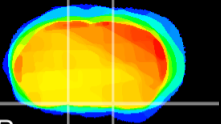

Coronal

Sagittal-R

Sagittal-L

ViBrism: CX13600
Horizontal

S0