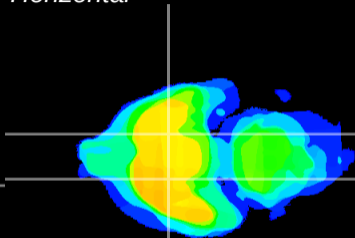

Coronal

Sagittal-R

Sagittal-L

ViBrism: CX13600
Horizontal

S0