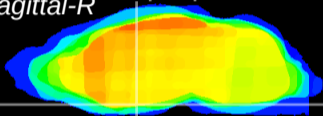

Coronal

Sagittal-R

Sagittal-L

ViBrism: CX13600
Horizontal

S0