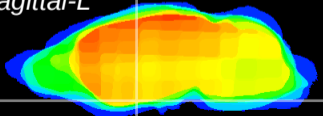

Coronal

Sagittal-R

Sagittal-L

ViBrism: CX13600
Horizontal

S0