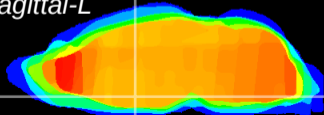

Coronal

Sagittal-R

Sagittal-L

ViBriSm: CX13603
Horizontal

SPa dorsal