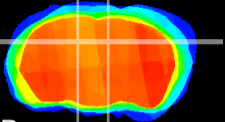

Coronal

Sagittal-R

Sagittal-L

ViBrism: CX13604
Horizontal

DG