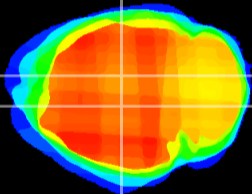

Coronal

Sagittal-R

Sagittal-L

ViBrism: CX13604
Horizontal

DG