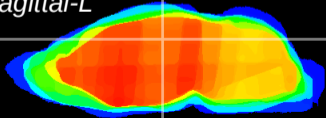

Coronal

Sagittal-R

Sagittal-L

ViBrism: CX13604
Horizontal

DG