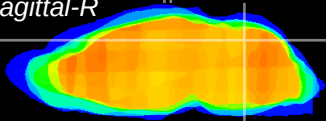

Coronal

Sagittal-R

Sagittal-L

ViBrism: CX13619
Horizontal

Cb vermis