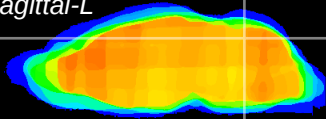

Coronal

Sagittal-R

Sagittal-L

ViBrism: CX13619
Horizontal

Cb vermis