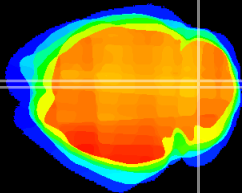

Coronal

Sagittal-R

Sagittal-L

ViBrism: CX13619
Horizontal

Cb vermis