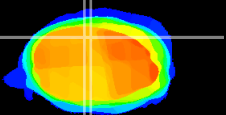

Coronal

Sagittal-R

Sagittal-L

ViBrism: CX13619
Horizontal

Cb vermis