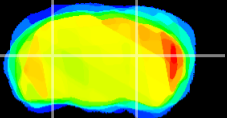

Coronal

Sagittal-R

Sagittal-L

ViBrism: CX13627
Horizontal

LG