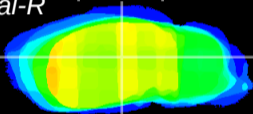

Coronal

Sagittal-R

Sagittal-L

ViBrism: CX13627
Horizontal

LG