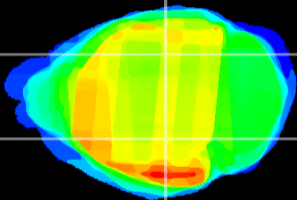

Coronal

Sagittal-R

Sagittal-L

ViBrism: CX13627
Horizontal

LG