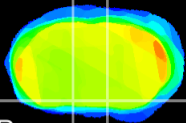

Coronal

Sagittal-R

Sagittal-L

ViBrism: CX13627
Horizontal

LH