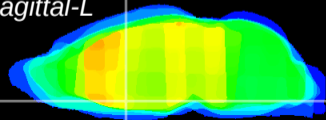

Coronal

Sagittal-R

Sagittal-L

ViBrism: CX13627
Horizontal

MPA