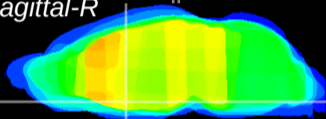

Coronal

Sagittal-R

Sagittal-L

ViBrism: CX13627
Horizontal

MPA