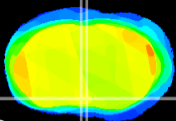

Coronal

Sagittal-R

Sagittal-L

ViBrism: CX13627
Horizontal

MPA