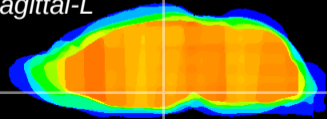

Coronal

Sagittal-R

Sagittal-L

ViBrism: CX13628
Horizontal

DM