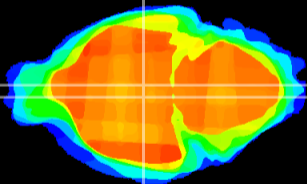

Coronal

Sagittal-R

Sagittal-L

ViBrism: CX13628
Horizontal

DM