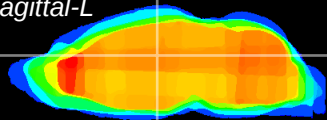

Coronal

Sagittal-R

Sagittal-L

ViBrism: CX13629
Horizontal

Hb