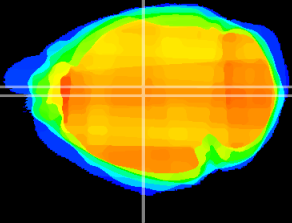

Coronal

Sagittal-R

Sagittal-L

ViBrism: CX13629
Horizontal

Hb