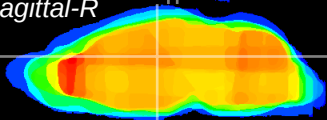

Coronal

Sagittal-R

Sagittal-L

ViBrism: CX13629
Horizontal

Hb