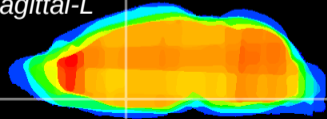

Coronal

Sagittal-R

Sagittal-L

ViBrism: CX13629
Horizontal

MPA