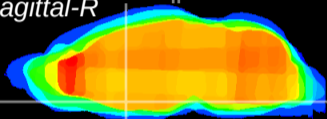

Coronal

Sagittal-R

Sagittal-L

ViBrism: CX13629
Horizontal

MPA