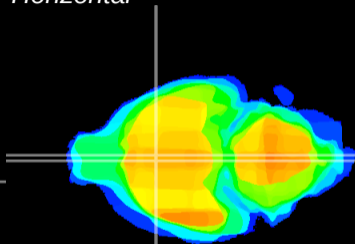

Coronal

Sagittal-R

Sagittal-L

ViBrism: CX13629
Horizontal

MPA