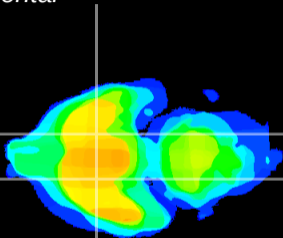

Coronal

Sagittal-R

Sagittal-L

ViBrism: CX13629
Horizontal

S0