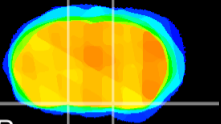

Coronal

Sagittal-R

Sagittal-L

ViBrism: CX13629
Horizontal

S0