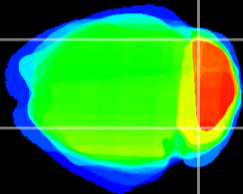

Coronal

Sagittal-R

Sagittal-L

ViBrism: CX13630
Horizontal

Cb lobe