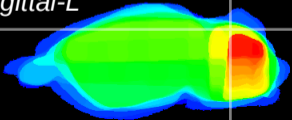

Coronal

Sagittal-R

Sagittal-L

ViBrism: CX13630
Horizontal

Cb lobe