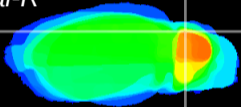

Coronal

Sagittal-R

Sagittal-L

ViBrism: CX13630
Horizontal

Cb lobe