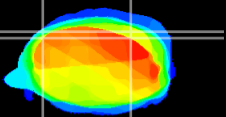

Coronal

Sagittal-R

Sagittal-L

ViBrism: CX13630
Horizontal

Cb lobe