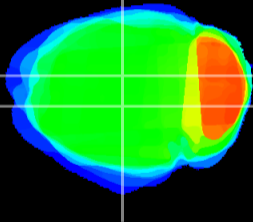

Coronal

Sagittal-R

Sagittal-L

ViBrism: CX13636
Horizontal

DG