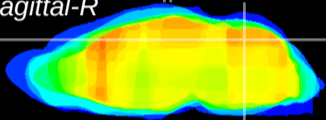

Coronal

Sagittal-R

Sagittal-L

ViBrism: CX13637  
Horizontal

Cb vermis