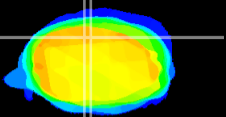

Coronal

Sagittal-R

Sagittal-L

ViBrism: CX13637  
Horizontal

Cb vermis