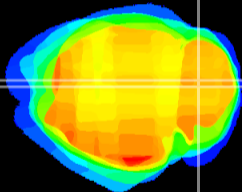

Coronal

Sagittal-R

Sagittal-L

ViBrism: CX13637  
Horizontal

Cb vermis