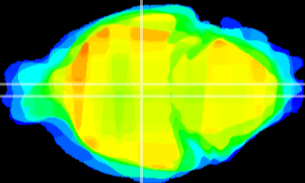

Coronal

Sagittal-R

Sagittal-L

ViBrism: CX13637
Horizontal

DM