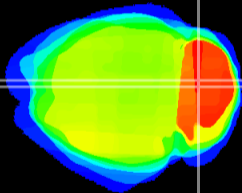

Coronal

Sagittal-R

Sagittal-L

ViBrism: CX13638
Horizontal

Cb vermis