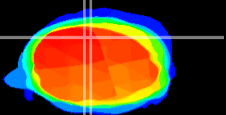

Coronal

Sagittal-R

Sagittal-L

ViBrism: CX13638
Horizontal

Cb vermis