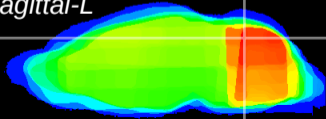

Coronal

Sagittal-R

Sagittal-L

ViBrism: CX13638
Horizontal

Cb vermis