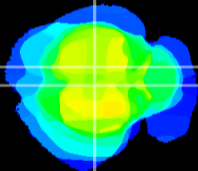

Coronal

Sagittal-R

Sagittal-L

ViBrism: CX13639
Horizontal

RS