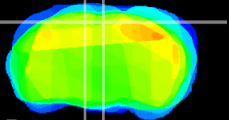

Coronal

Sagittal-R

Sagittal-L

ViBrism: CX13639
Horizontal

RS