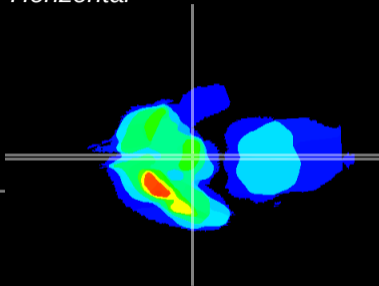

Coronal

Sagittal-R

Sagittal-L

ViBrism: CX13641
Horizontal

ME