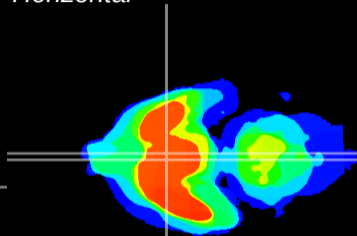

Coronal

Sagittal-R

Sagittal-L

ViBriSM: CX13641
Horizontal

SCN