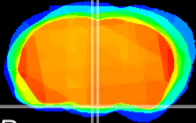

Coronal

Sagittal-R

Sagittal-L

ViBrism: CX13642
Horizontal

Arc