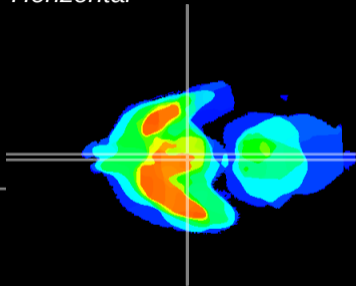

Coronal

Sagittal-R

Sagittal-L

ViBrism: CX13642
Horizontal

Arc