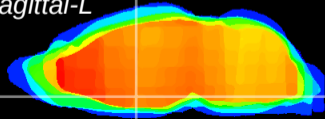

Coronal

Sagittal-R

Sagittal-L

ViBrism: CX13642
Horizontal

SPa dorsal