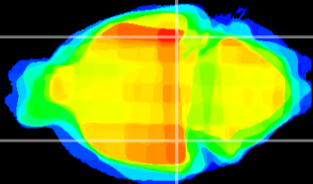

Coronal

Sagittal-R

Sagittal-L

ViBrism: CX13648
Horizontal

ventral S