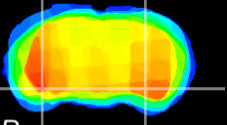

Coronal

Sagittal-R

Sagittal-L

ViBrism: CX13648
Horizontal

ventral S