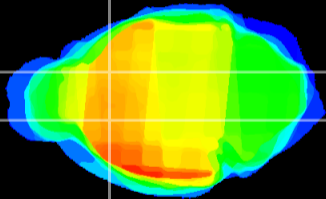

Coronal

Sagittal-R

Sagittal-L

ViBriSM: CX13651
Horizontal

CPU medial