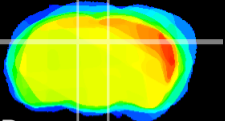

Coronal

Sagittal-R

Sagittal-L

ViBrism: CX13651
Horizontal

DG