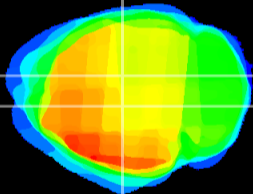

Coronal

Sagittal-R

Sagittal-L

ViBrism: CX13651
Horizontal

DG