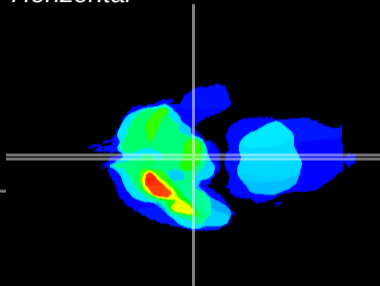

Coronal

Sagittal-R

Sagittal-L

ViBrism: CX13655
Horizontal

ME