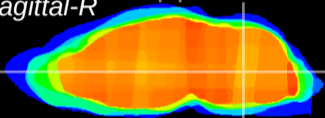

Coronal

Sagittal-R

Sagittal-L

ViBriSM: CX13660
Horizontal

MVe