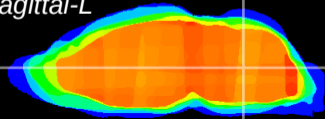

Coronal

Sagittal-R

Sagittal-L

ViBriSM: CX13660
Horizontal

MVe