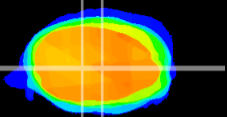

Coronal

Sagittal-R

Sagittal-L

ViBriSM: CX13660
Horizontal

MVe