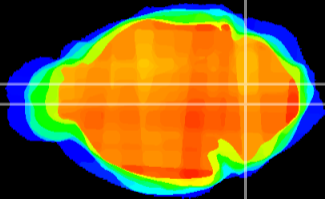

Coronal

Sagittal-R

Sagittal-L

ViBriSM: CX13660
Horizontal

MVe