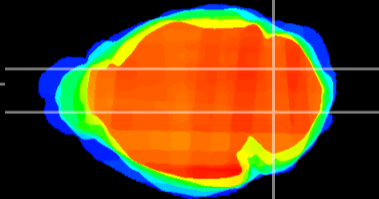

Coronal

Sagittal-R

Sagittal-L

ViBrism: CX13661
Horizontal

Cb nucleus