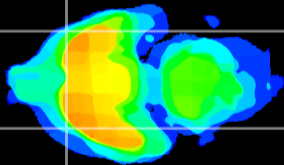

Coronal

Sagittal-R

Sagittal-L

ViBriSM: CX13664
Horizontal

Pir