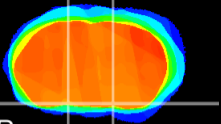

Coronal

Sagittal-R

Sagittal-L

ViBrism: CX13670
Horizontal

S0