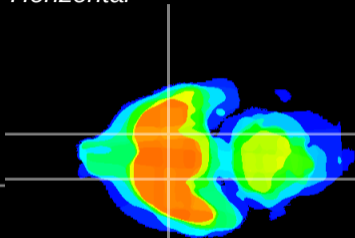

Coronal

Sagittal-R

Sagittal-L

ViBrism: CX13670
Horizontal

S0