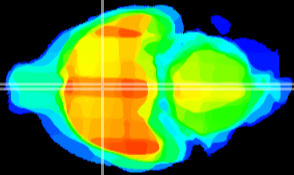

Coronal

Sagittal-R

Sagittal-L

ViBrism: CX13678
Horizontal

SPa ventral