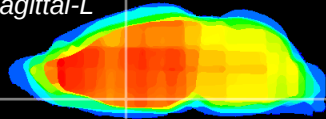

Coronal

Sagittal-R

Sagittal-L

ViBrism: CX13679
Horizontal

MPA