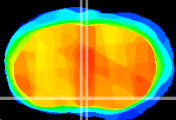

Coronal

Sagittal-R

Sagittal-L

ViBrism: CX13679
Horizontal

MPA