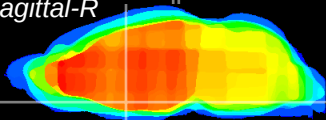

Coronal

Sagittal-R

Sagittal-L

ViBrism: CX13679
Horizontal

MPA