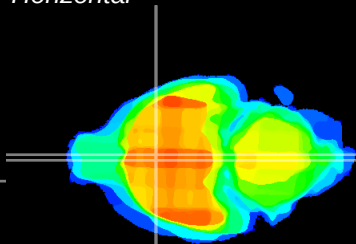

Coronal

Sagittal-R

Sagittal-L

ViBrism: CX13679
Horizontal

MPA