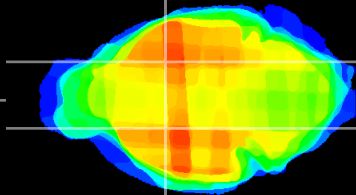

Coronal

Sagittal-R

Sagittal-L

ViBriSM: CX13680
Horizontal

GP