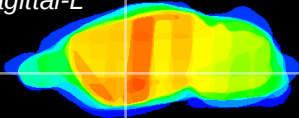

Coronal

Sagittal-R

Sagittal-L

ViBriSM: CX13680
Horizontal

GP