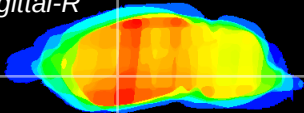

Coronal

Sagittal-R

Sagittal-L

ViBriSM: CX13680
Horizontal

GP