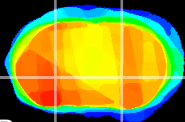

Coronal

Sagittal-R

Sagittal-L

ViBriSM: CX13680
Horizontal

GP