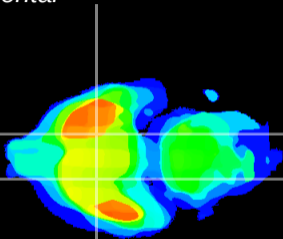

Coronal

Sagittal-R

Sagittal-L

ViBrisM: CX13681
Horizontal

S0