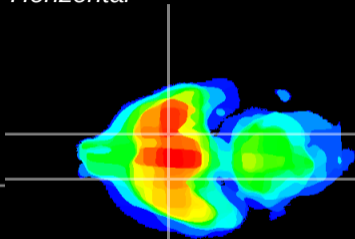

Coronal

Sagittal-R

Sagittal-L

ViBrism: CX13682
Horizontal

S0