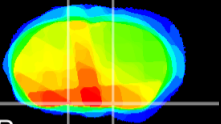

Coronal

Sagittal-R

Sagittal-L

ViBrism: CX13682
Horizontal

S0