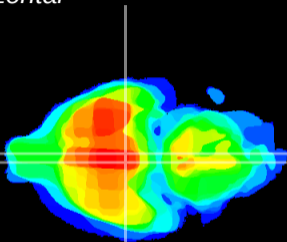

Coronal

Sagittal-R

Sagittal-L

ViBrism: CX13682
Horizontal

VMH