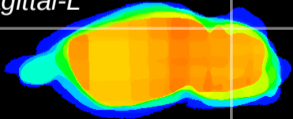

Coronal

Sagittal-R

Sagittal-L

ViBrism: CX13689
Horizontal

Cb lobe