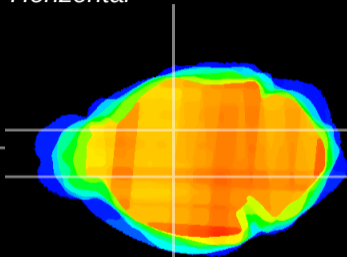

Coronal

Sagittal-R

Sagittal-L

ViBriSM: CX13689
Horizontal

VA/VL