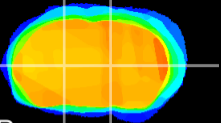

Coronal

Sagittal-R

Sagittal-L

ViBriSM: CX13689
Horizontal

VA/VL