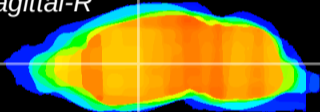

Coronal

Sagittal-R

Sagittal-L

ViBriSM: CX13689
Horizontal

VA/VL