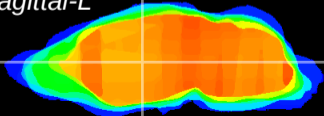

Coronal

Sagittal-R

Sagittal-L

ViBriSM: CX13689
Horizontal

VA/VL