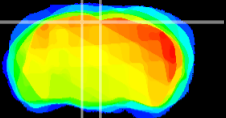

Coronal

Sagittal-R

Sagittal-L

ViBrism: CX13693
Horizontal

RS