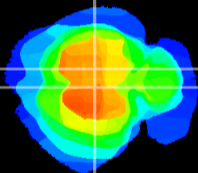

Coronal

Sagittal-R

Sagittal-L

ViBrism: CX13693
Horizontal

RS