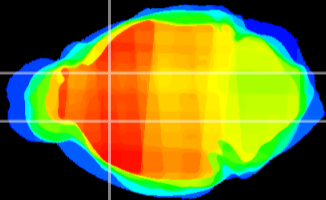

Coronal

Sagittal-R

Sagittal-L

ViBrism: CX13694
Horizontal

CPU medial