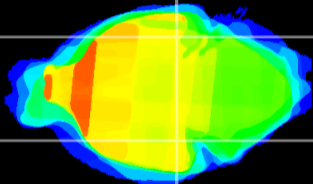

Coronal

Sagittal-R

Sagittal-L

ViBrism: CX13695
Horizontal

ventral S