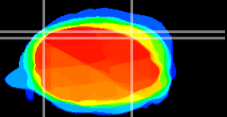

Coronal

Sagittal-R

Sagittal-L

ViBrism: CX13697
Horizontal

Cb lobe