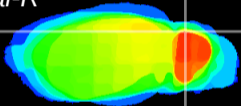

Coronal

Sagittal-R

Sagittal-L

ViBrism: CX13697
Horizontal

Cb lobe