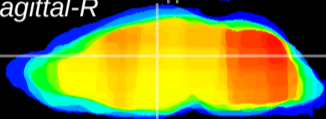

Coronal

Sagittal-R

Sagittal-L

ViBrism: CX13700
Horizontal

Hb