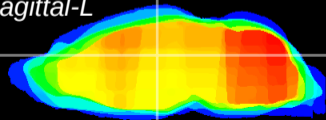

Coronal

Sagittal-R

Sagittal-L

ViBrism: CX13700
Horizontal

Hb