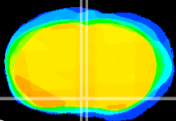

Coronal

Sagittal-R

Sagittal-L

ViBriSM: CX13705
Horizontal

MPA