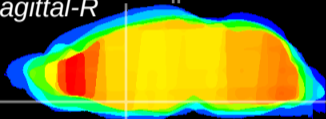

Coronal

Sagittal-R

Sagittal-L

ViBriSM: CX13705
Horizontal

MPA