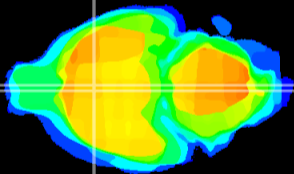

Coronal

Sagittal-R

Sagittal-L

ViBriSM: CX13705
Horizontal

MPA