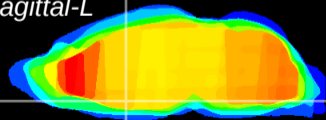

Coronal

Sagittal-R

Sagittal-L

ViBriSM: CX13705
Horizontal

MPA