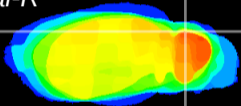

Coronal

Sagittal-R

Sagittal-L

ViBrism: CX13707
Horizontal

Cb lobe