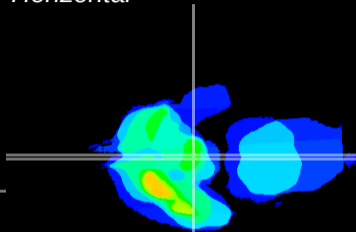

Coronal

Sagittal-R

Sagittal-L

ViBrism: CX13712
Horizontal

ME