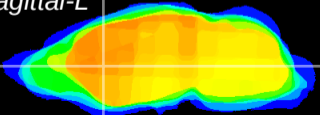

Coronal

Sagittal-R

Sagittal-L

ViBriSM: CX13716  
Horizontal

CPU medial