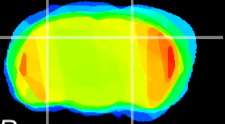

Coronal

Sagittal-R

Sagittal-L

ViBrism: CX13720
Horizontal

CA2/CA3