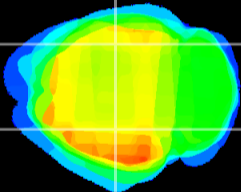

Coronal

Sagittal-R

Sagittal-L

ViBrism: CX13720
Horizontal

CA2/CA3