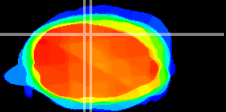

Coronal

Sagittal-R

Sagittal-L

ViBrism: CX13723  
Horizontal

Cb vermis