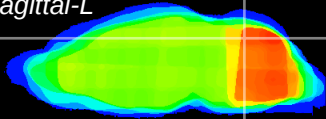

Coronal

Sagittal-R

Sagittal-L

ViBrism: CX13723  
Horizontal

Cb vermis