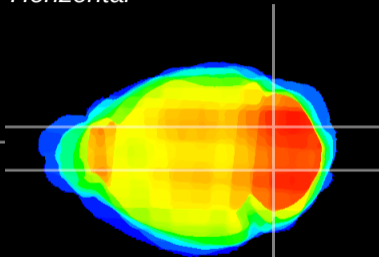

*Coronal*

*Sagittal-R*

*Sagittal-L*

ViBrism: CX13725  
*Horizontal*

Cb nucleus