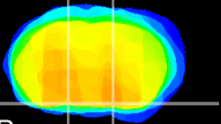

Coronal

Sagittal-R

Sagittal-L

ViBrism: CX13725
Horizontal

S0