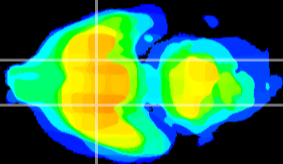

Coronal

Sagittal-R

Sagittal-L

ViBrism: CX13725
Horizontal

S0